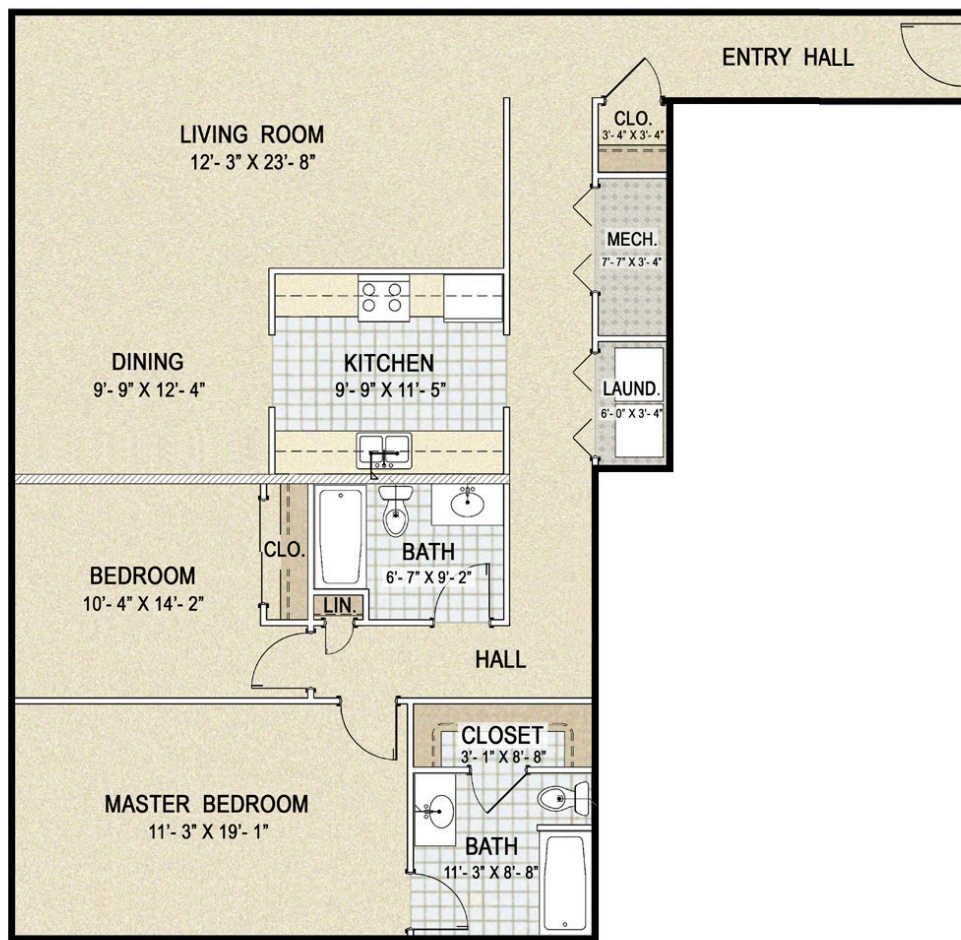

THE RANDOLPH

APARTMENT D FLOORPLAN

TWO BEDROOMS | TWO BATHS

1,320 SQUARE FEET

SCHEDULE A TOUR

812.332.0053

apartments@cfcproperties.com

CFC™ PROPERTIES
A COOK GROUP COMPANY