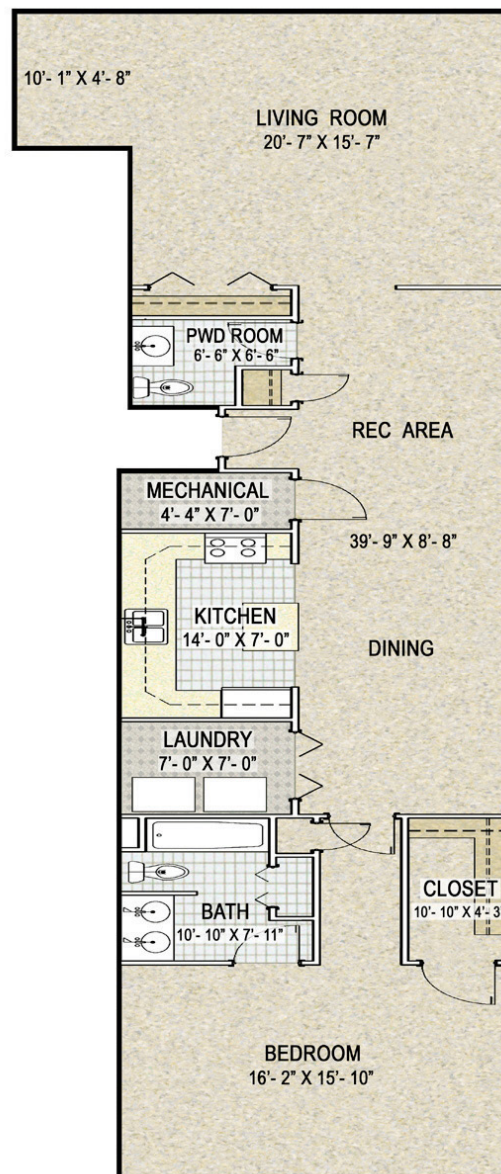

THE RANDOLPH

APARTMENT C FLOORPLAN

ONE BEDROOM | ONE BATH

1,510 SQUARE FEET

SCHEDULE A TOUR

812.332.0053

apartments@cfcpproperties.com

CFC™ PROPERTIES
A COOK GROUP COMPANY