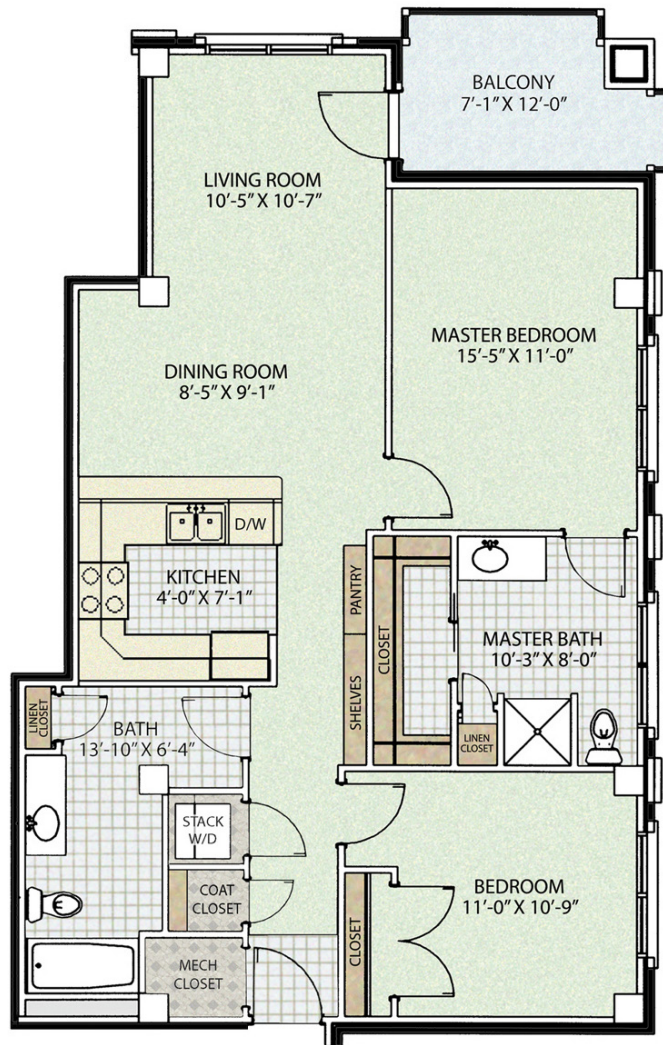

THE KIRKWOOD

SENATE FLOORPLAN

TWO BEDROOMS | TWO BATHS

1,008 SQUARE FEET

SCHEDULE A TOUR

812.332.0053

apartments@cfcpproperties.com

CFC™ PROPERTIES
A COOK GROUP COMPANY