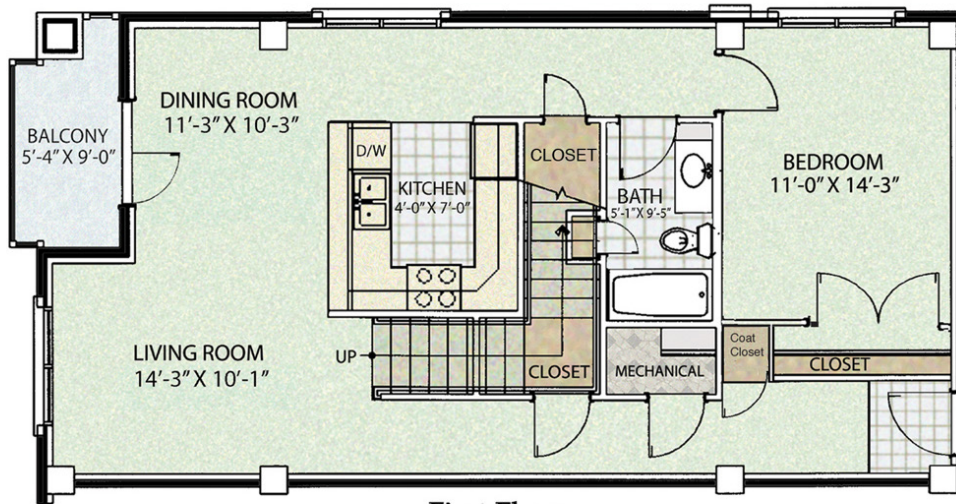

THE KIRKWOOD

REGENCY FLOORPLAN

TWO BEDROOMS | TWO BATHS

1,176 SQUARE FEET

Second Floor

First Floor

SCHEDULE A TOUR

812.332.0053