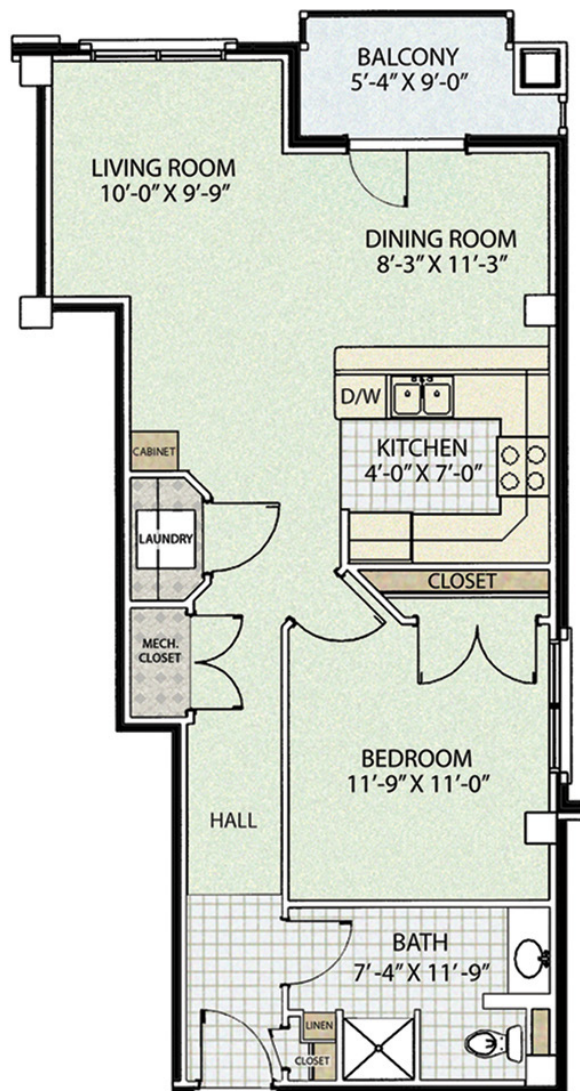

THE KIRKWOOD

CONTINENTAL FLOORPLAN

ONE BEDROOM | ONE BATH

741 SQUARE FEET

SCHEDULE A TOUR

812.332.0053

apartments@cfcpproperties.com

CFC™ PROPERTIES
A COOK GROUP COMPANY