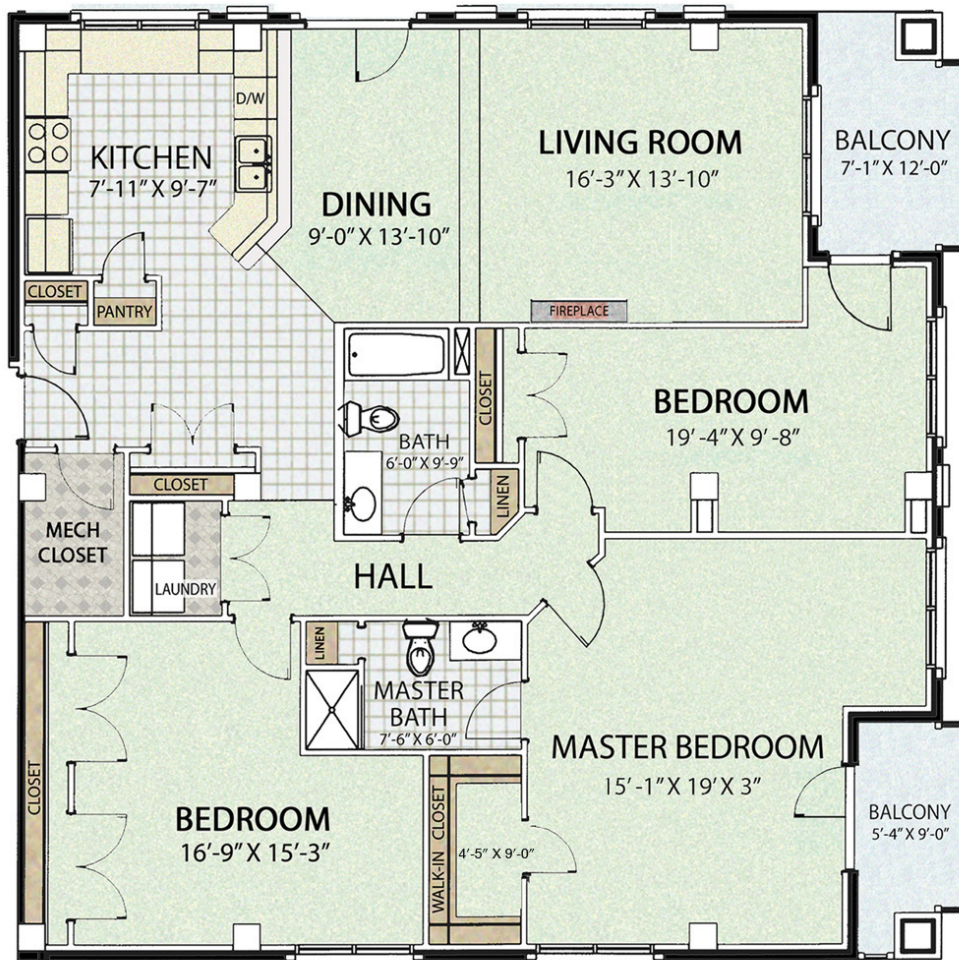

THE KIRKWOOD

AMBASSADOR FLOORPLAN

THREE BEDROOMS | TWO BATHS

1,761 SQUARE FEET

SCHEDULE A TOUR

812.332.0053

apartments@cfproperties.com

CFC™ PROPERTIES
A COOK GROUP COMPANY